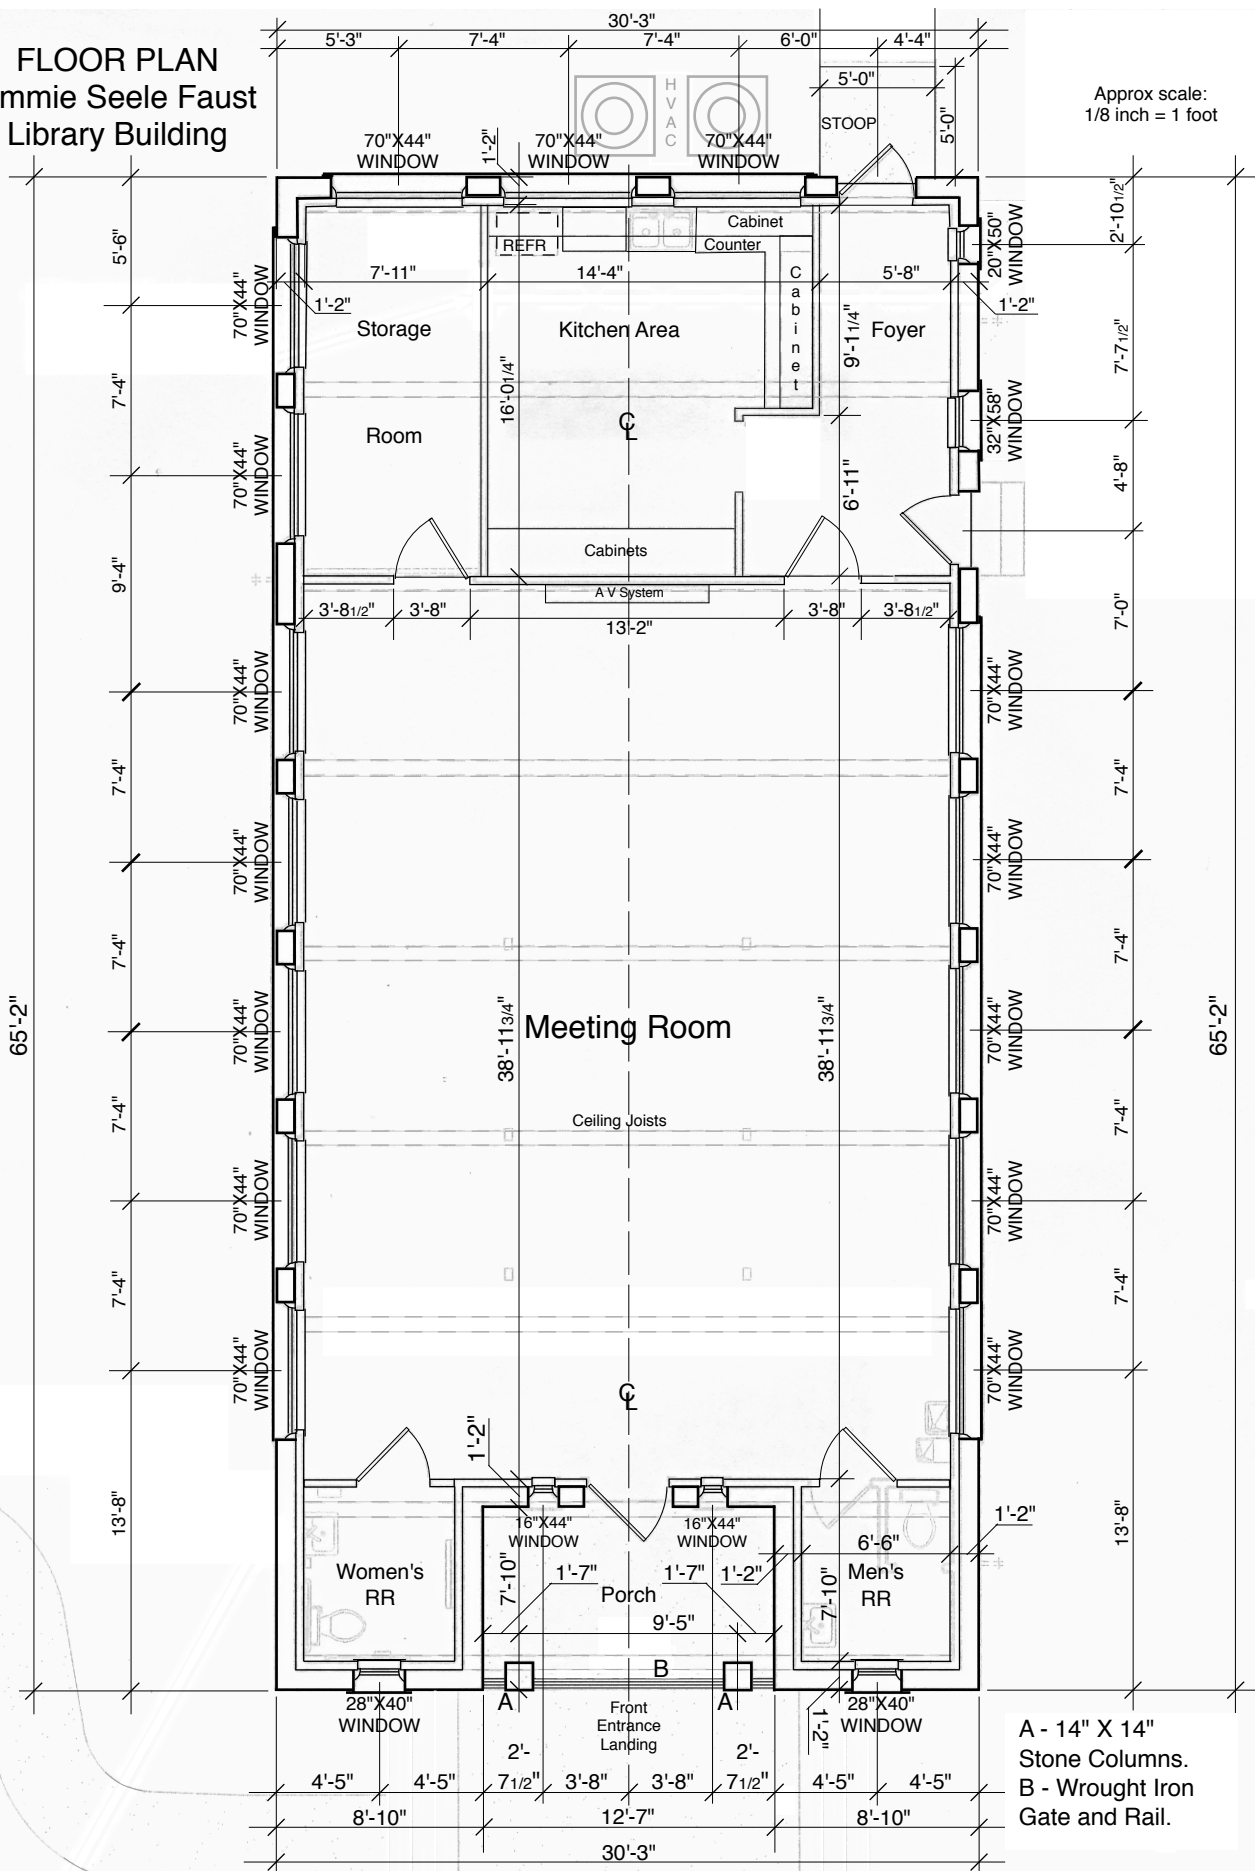

# FLOOR PLAN Emmie Seele Faust Library Building

Approx scale:  
1/8 inch = 1 foot

A - 14" X 14"  
Stone Columns.  
B - Wrought Iron  
Gate and Rail.