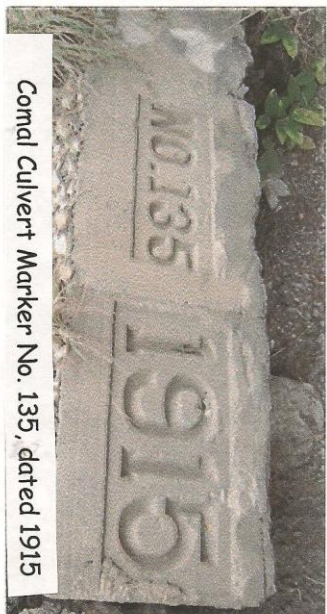

Kneupper General Store (circa 1908)

Saint Joseph's Chapel (circa 1905)

Barn facility on Schaefer Family Farm

Schutzen Verein (Shooting Range) (circa 1900)

Wenzel Cemetery (circa 1884)

Danville School House (circa 1920)

Cornal Culvert Marker No. 135, dated 1915

Old Danville School (Circa 1897)

Cornal Blacksmith Shop (circa 1900)