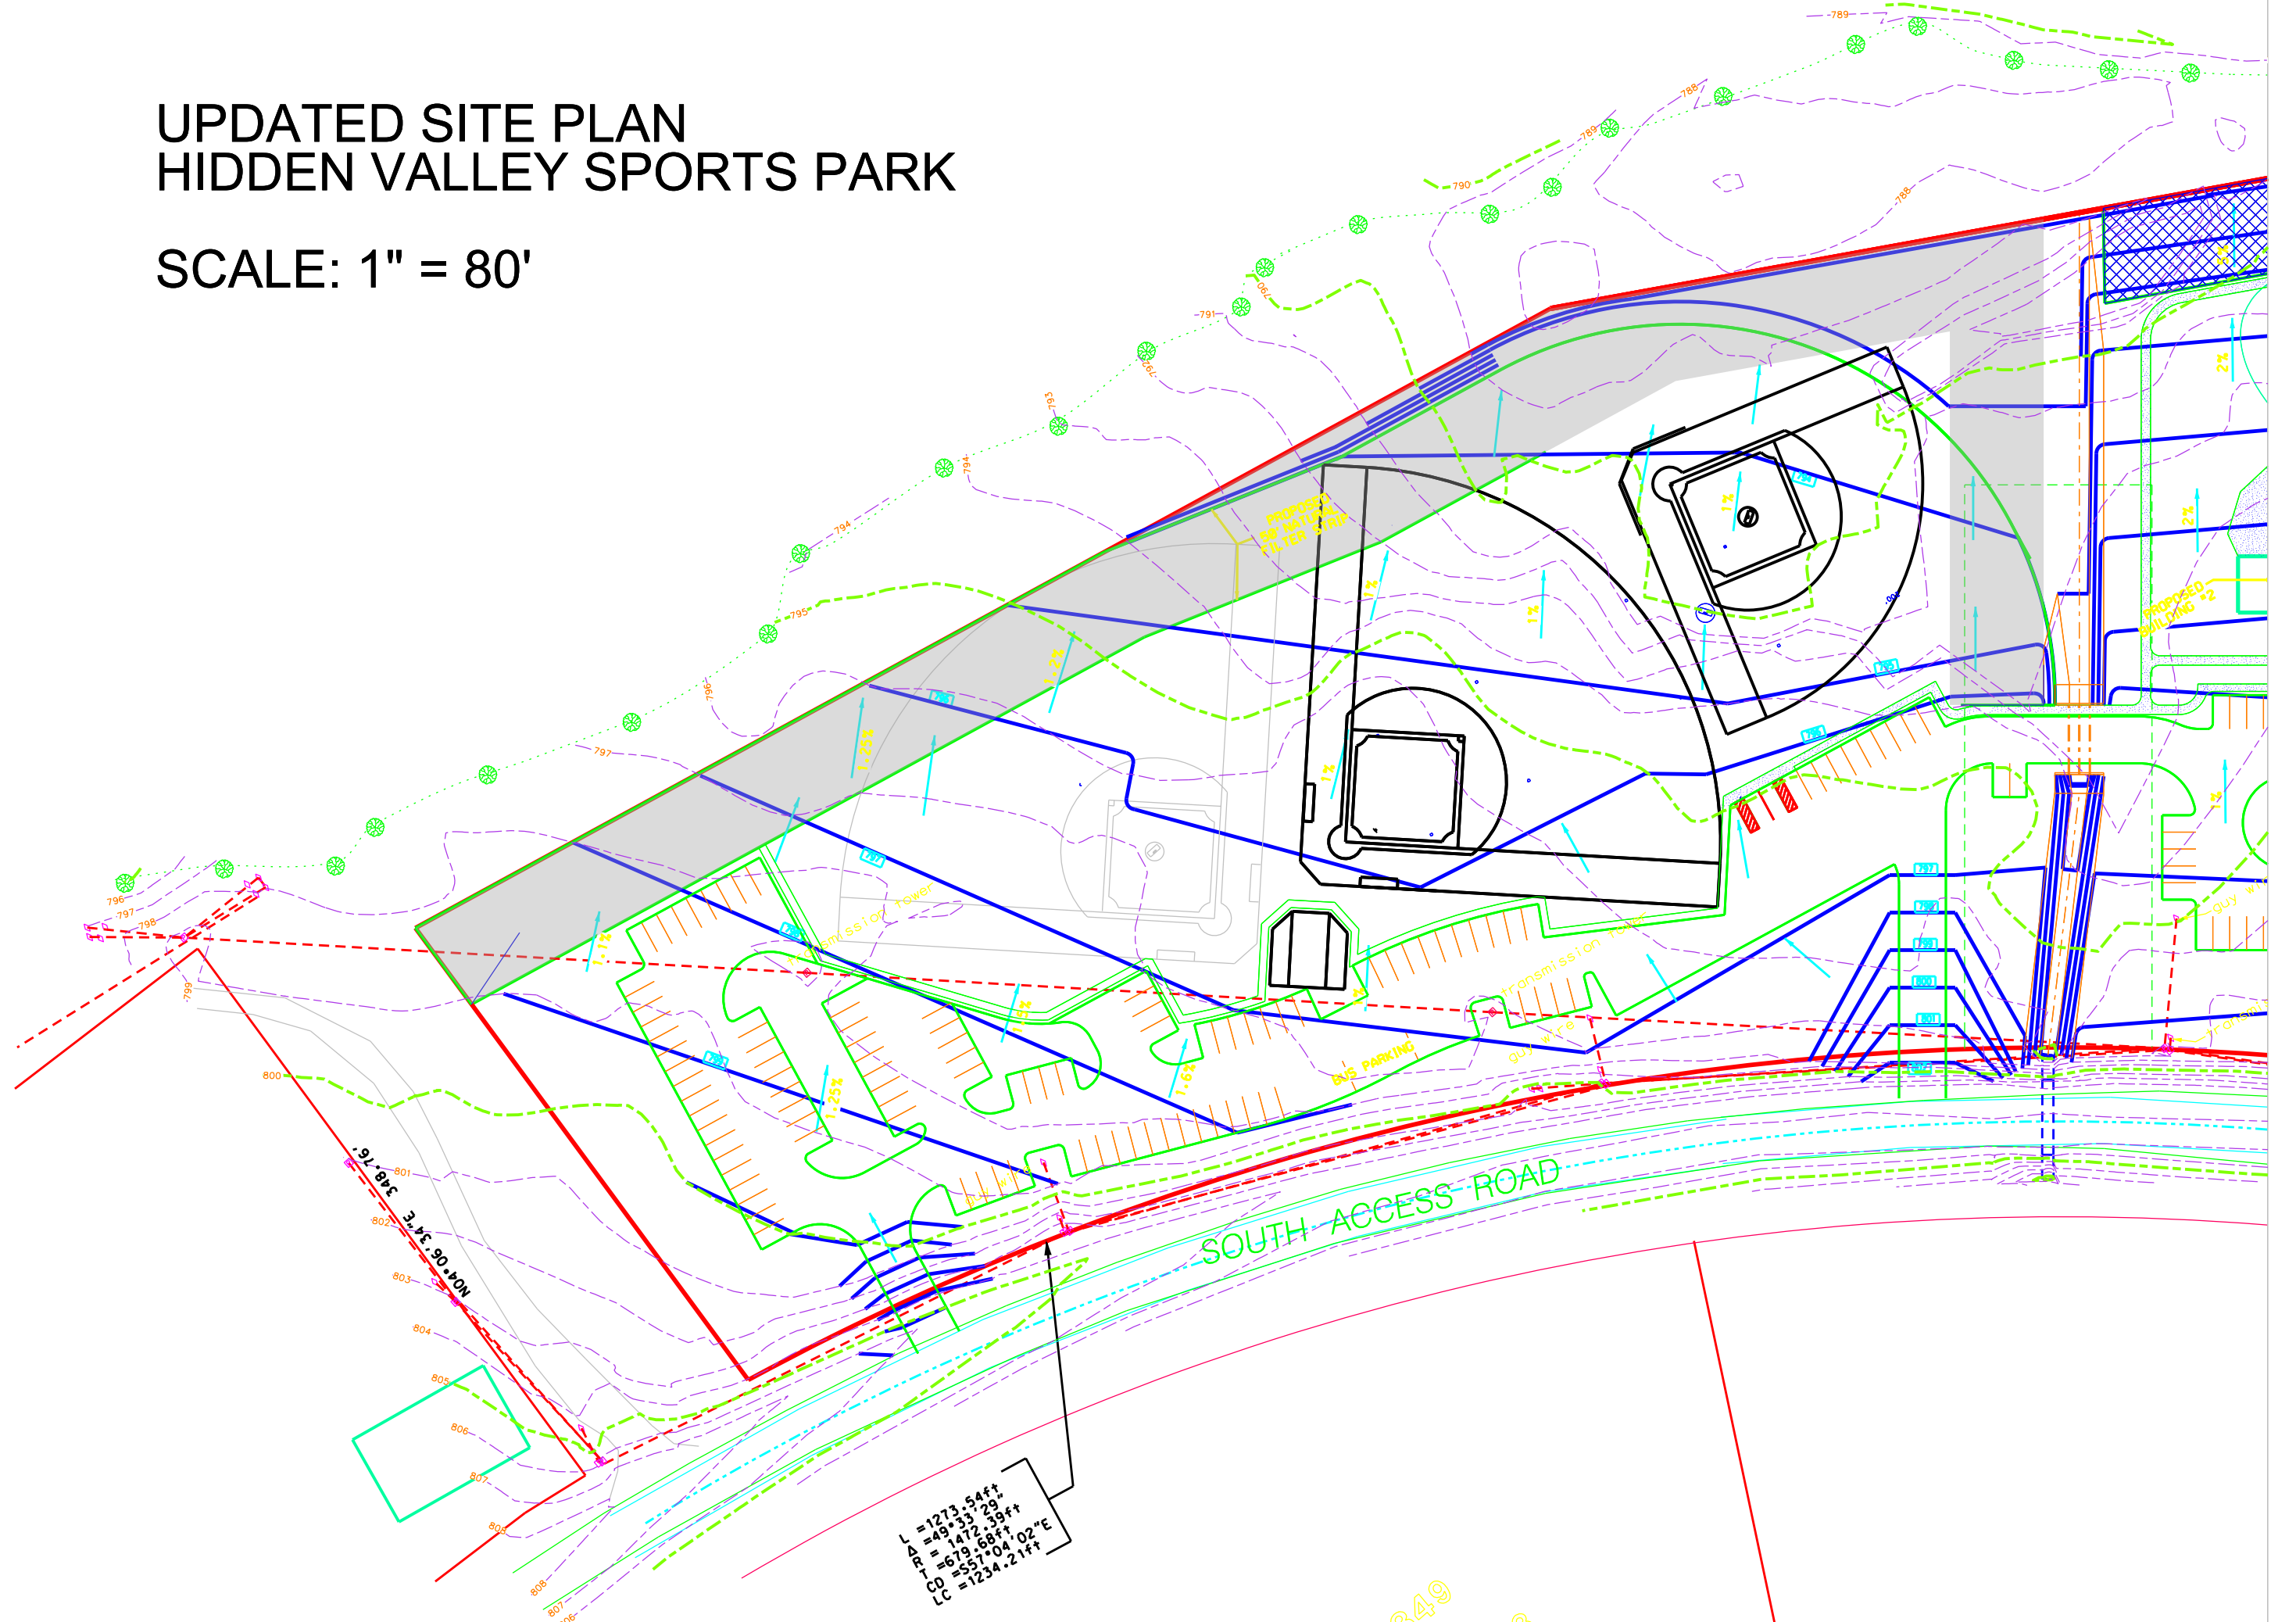

# UPDATED SITE PLAN HIDDEN VALLEY SPORTS PARK

SCALE: 1" = 80'

L = 1273.54ft  
AR = 49.35° 29'  
CD = 1472.39ft  
LC = 679.68ft  
CD = 557.04 02°E  
LC = 1234.21ft