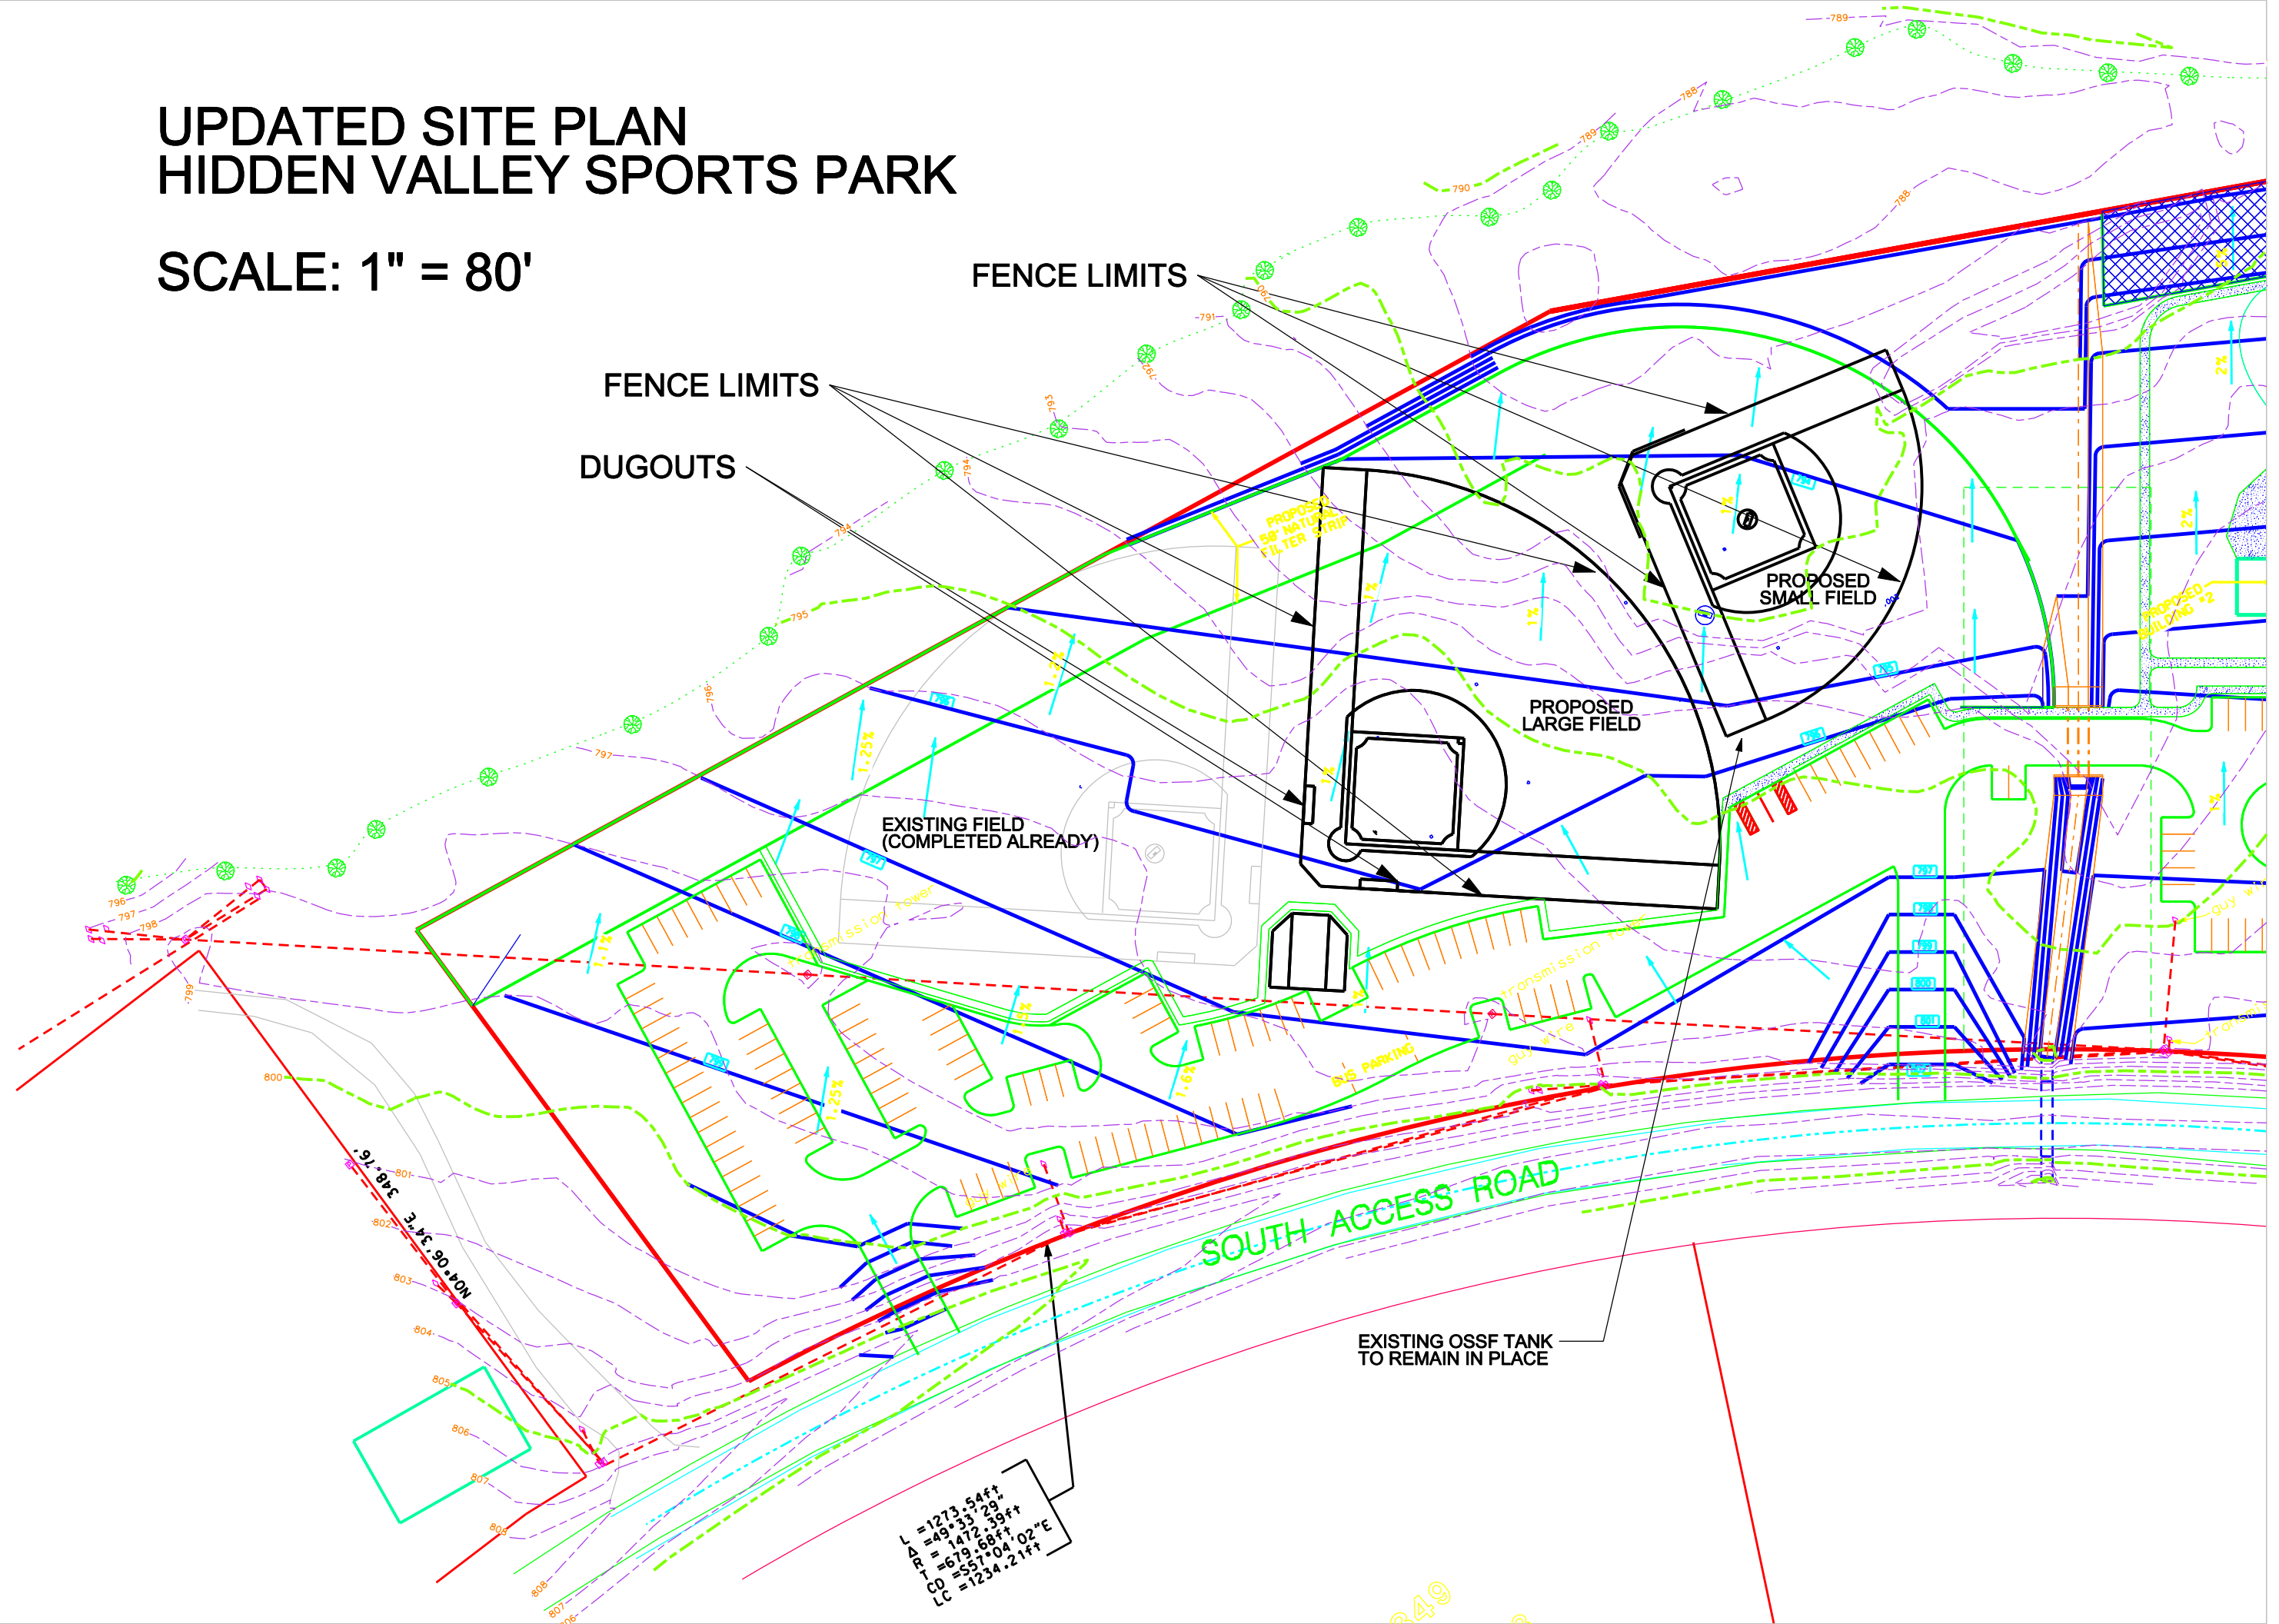

UPDATED SITE PLAN HIDDEN VALLEY SPORTS PARK

SCALE: 1" = 80'

L = 1273.54ft
ΔE = 49.33' 29"
ΔN = 1472.39ft
CD = 679.68ft
LC = 551.04' 02"E
LC = 1234.21ft