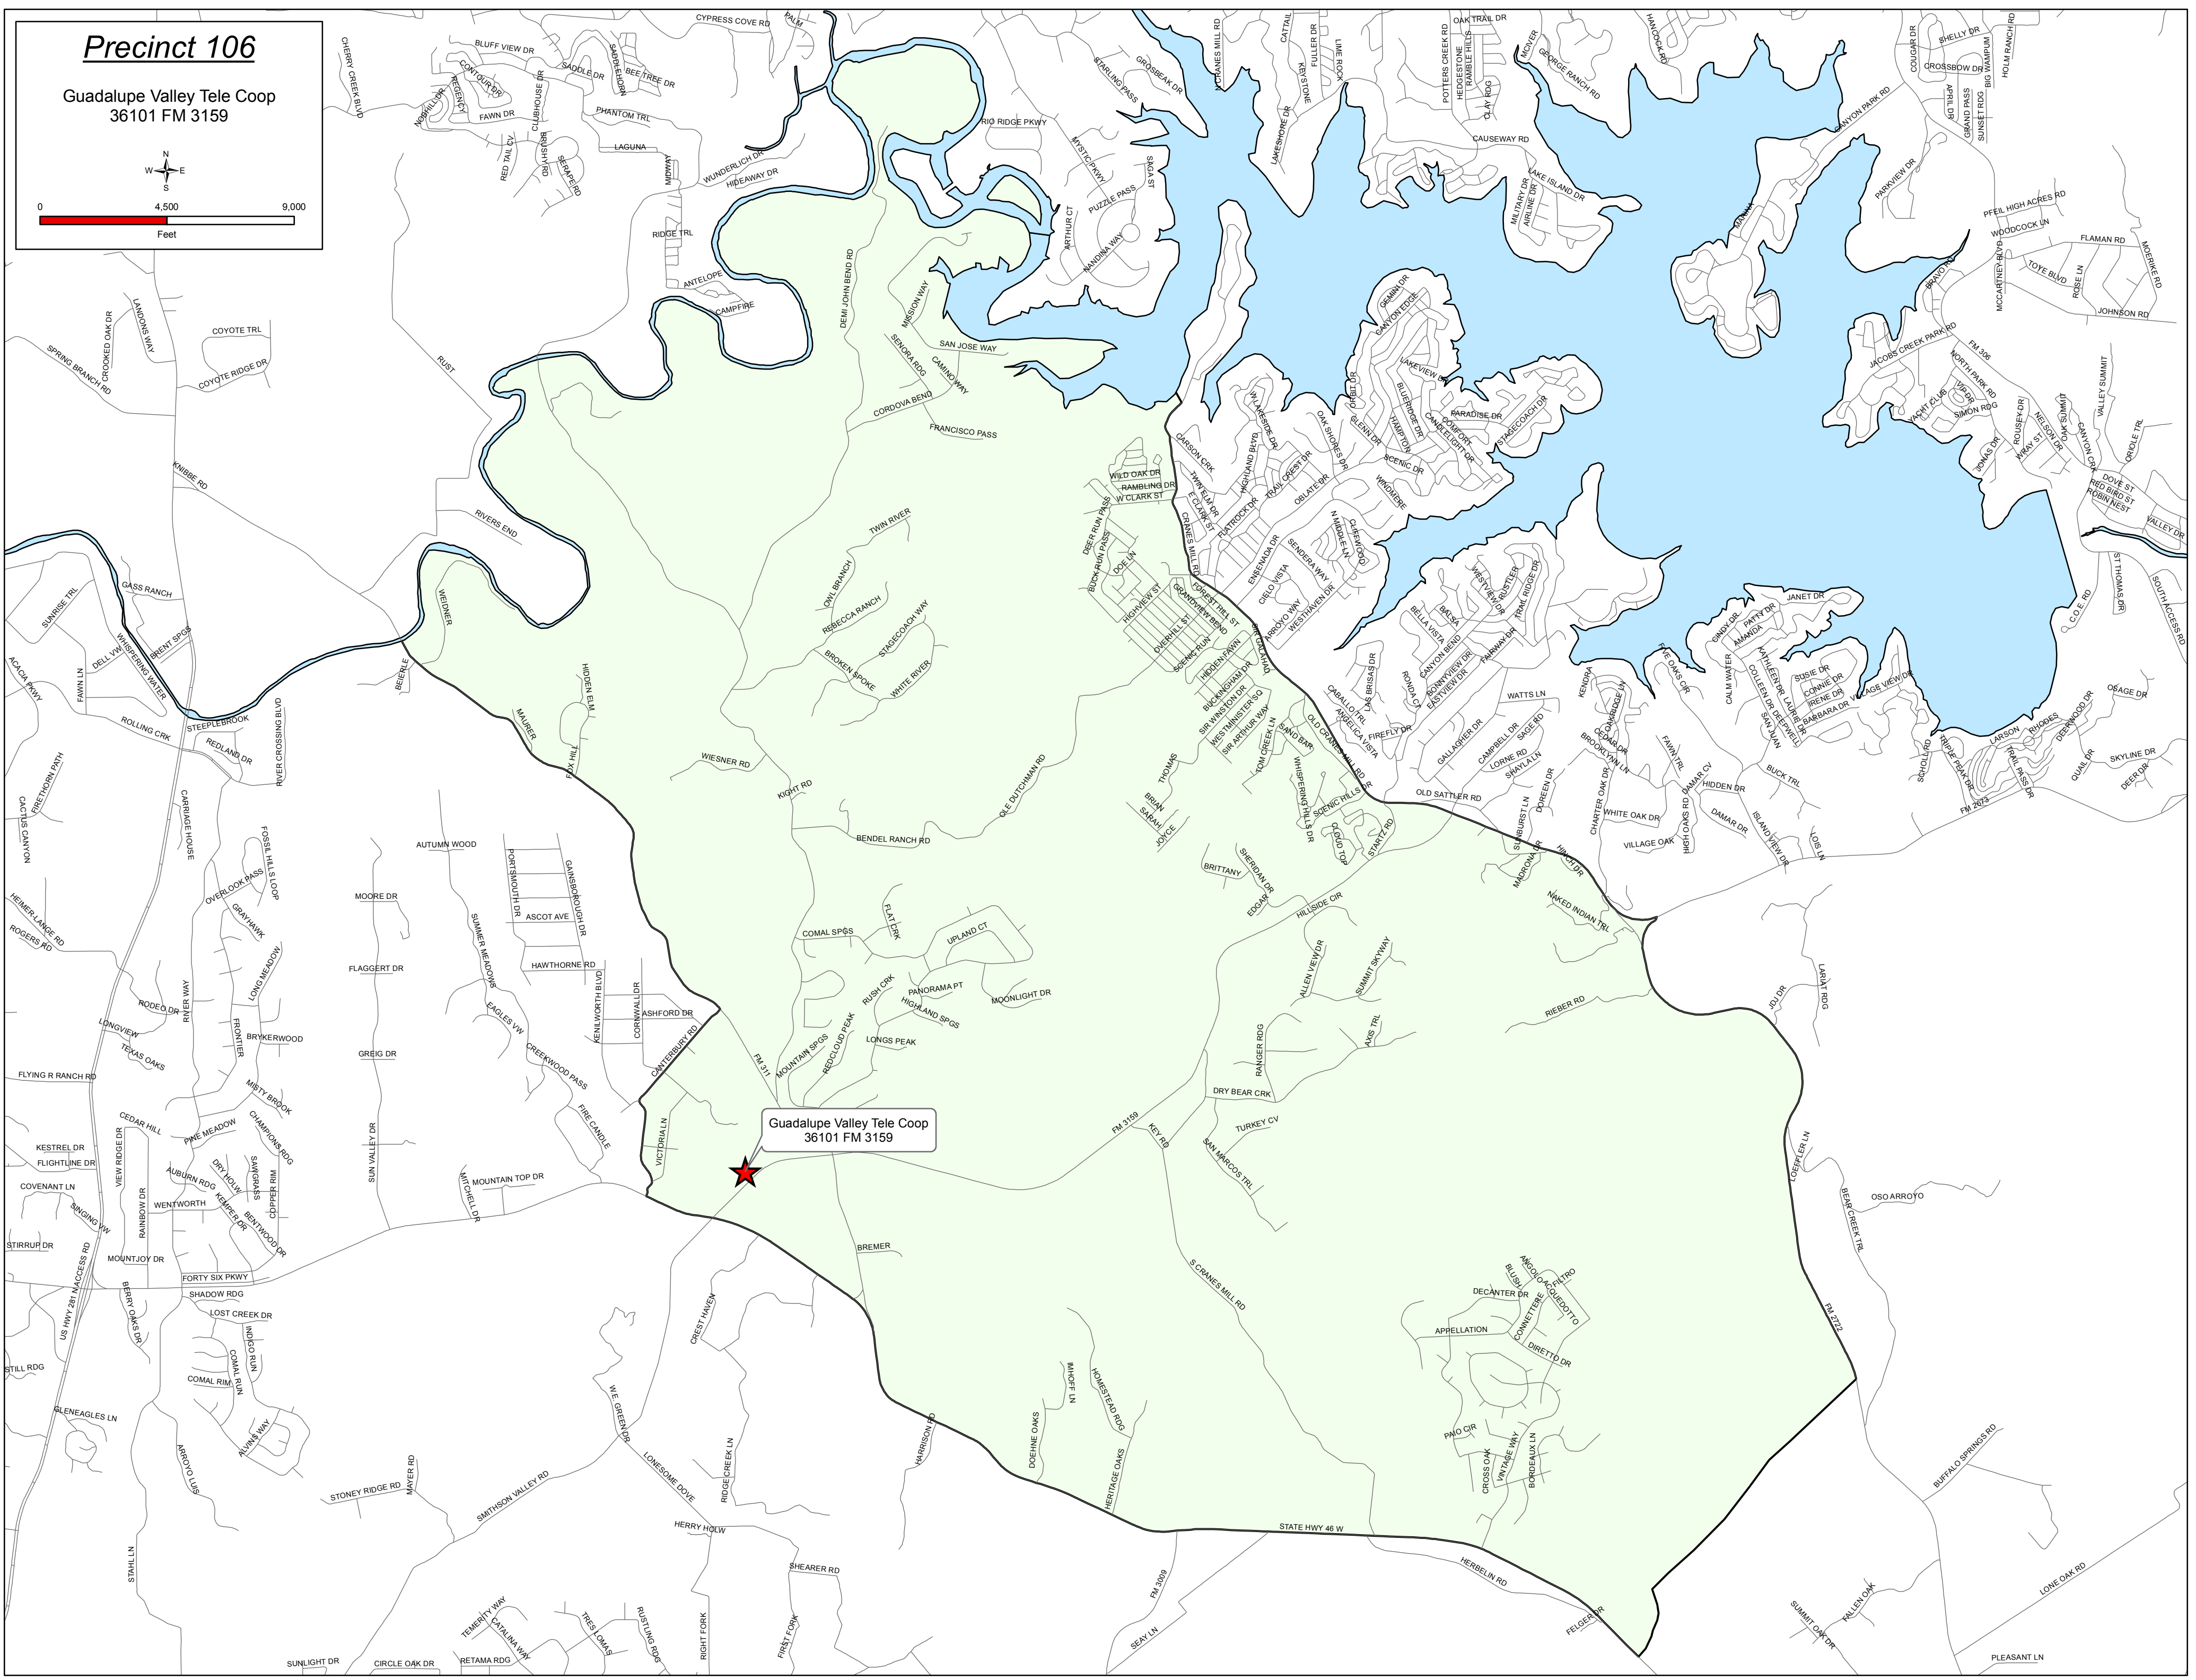

Precinct 106

Guadalupe Valley Tele Coop
36101 FM 3159

Guadalupe Valley Tele Coop
36101 FM 3159