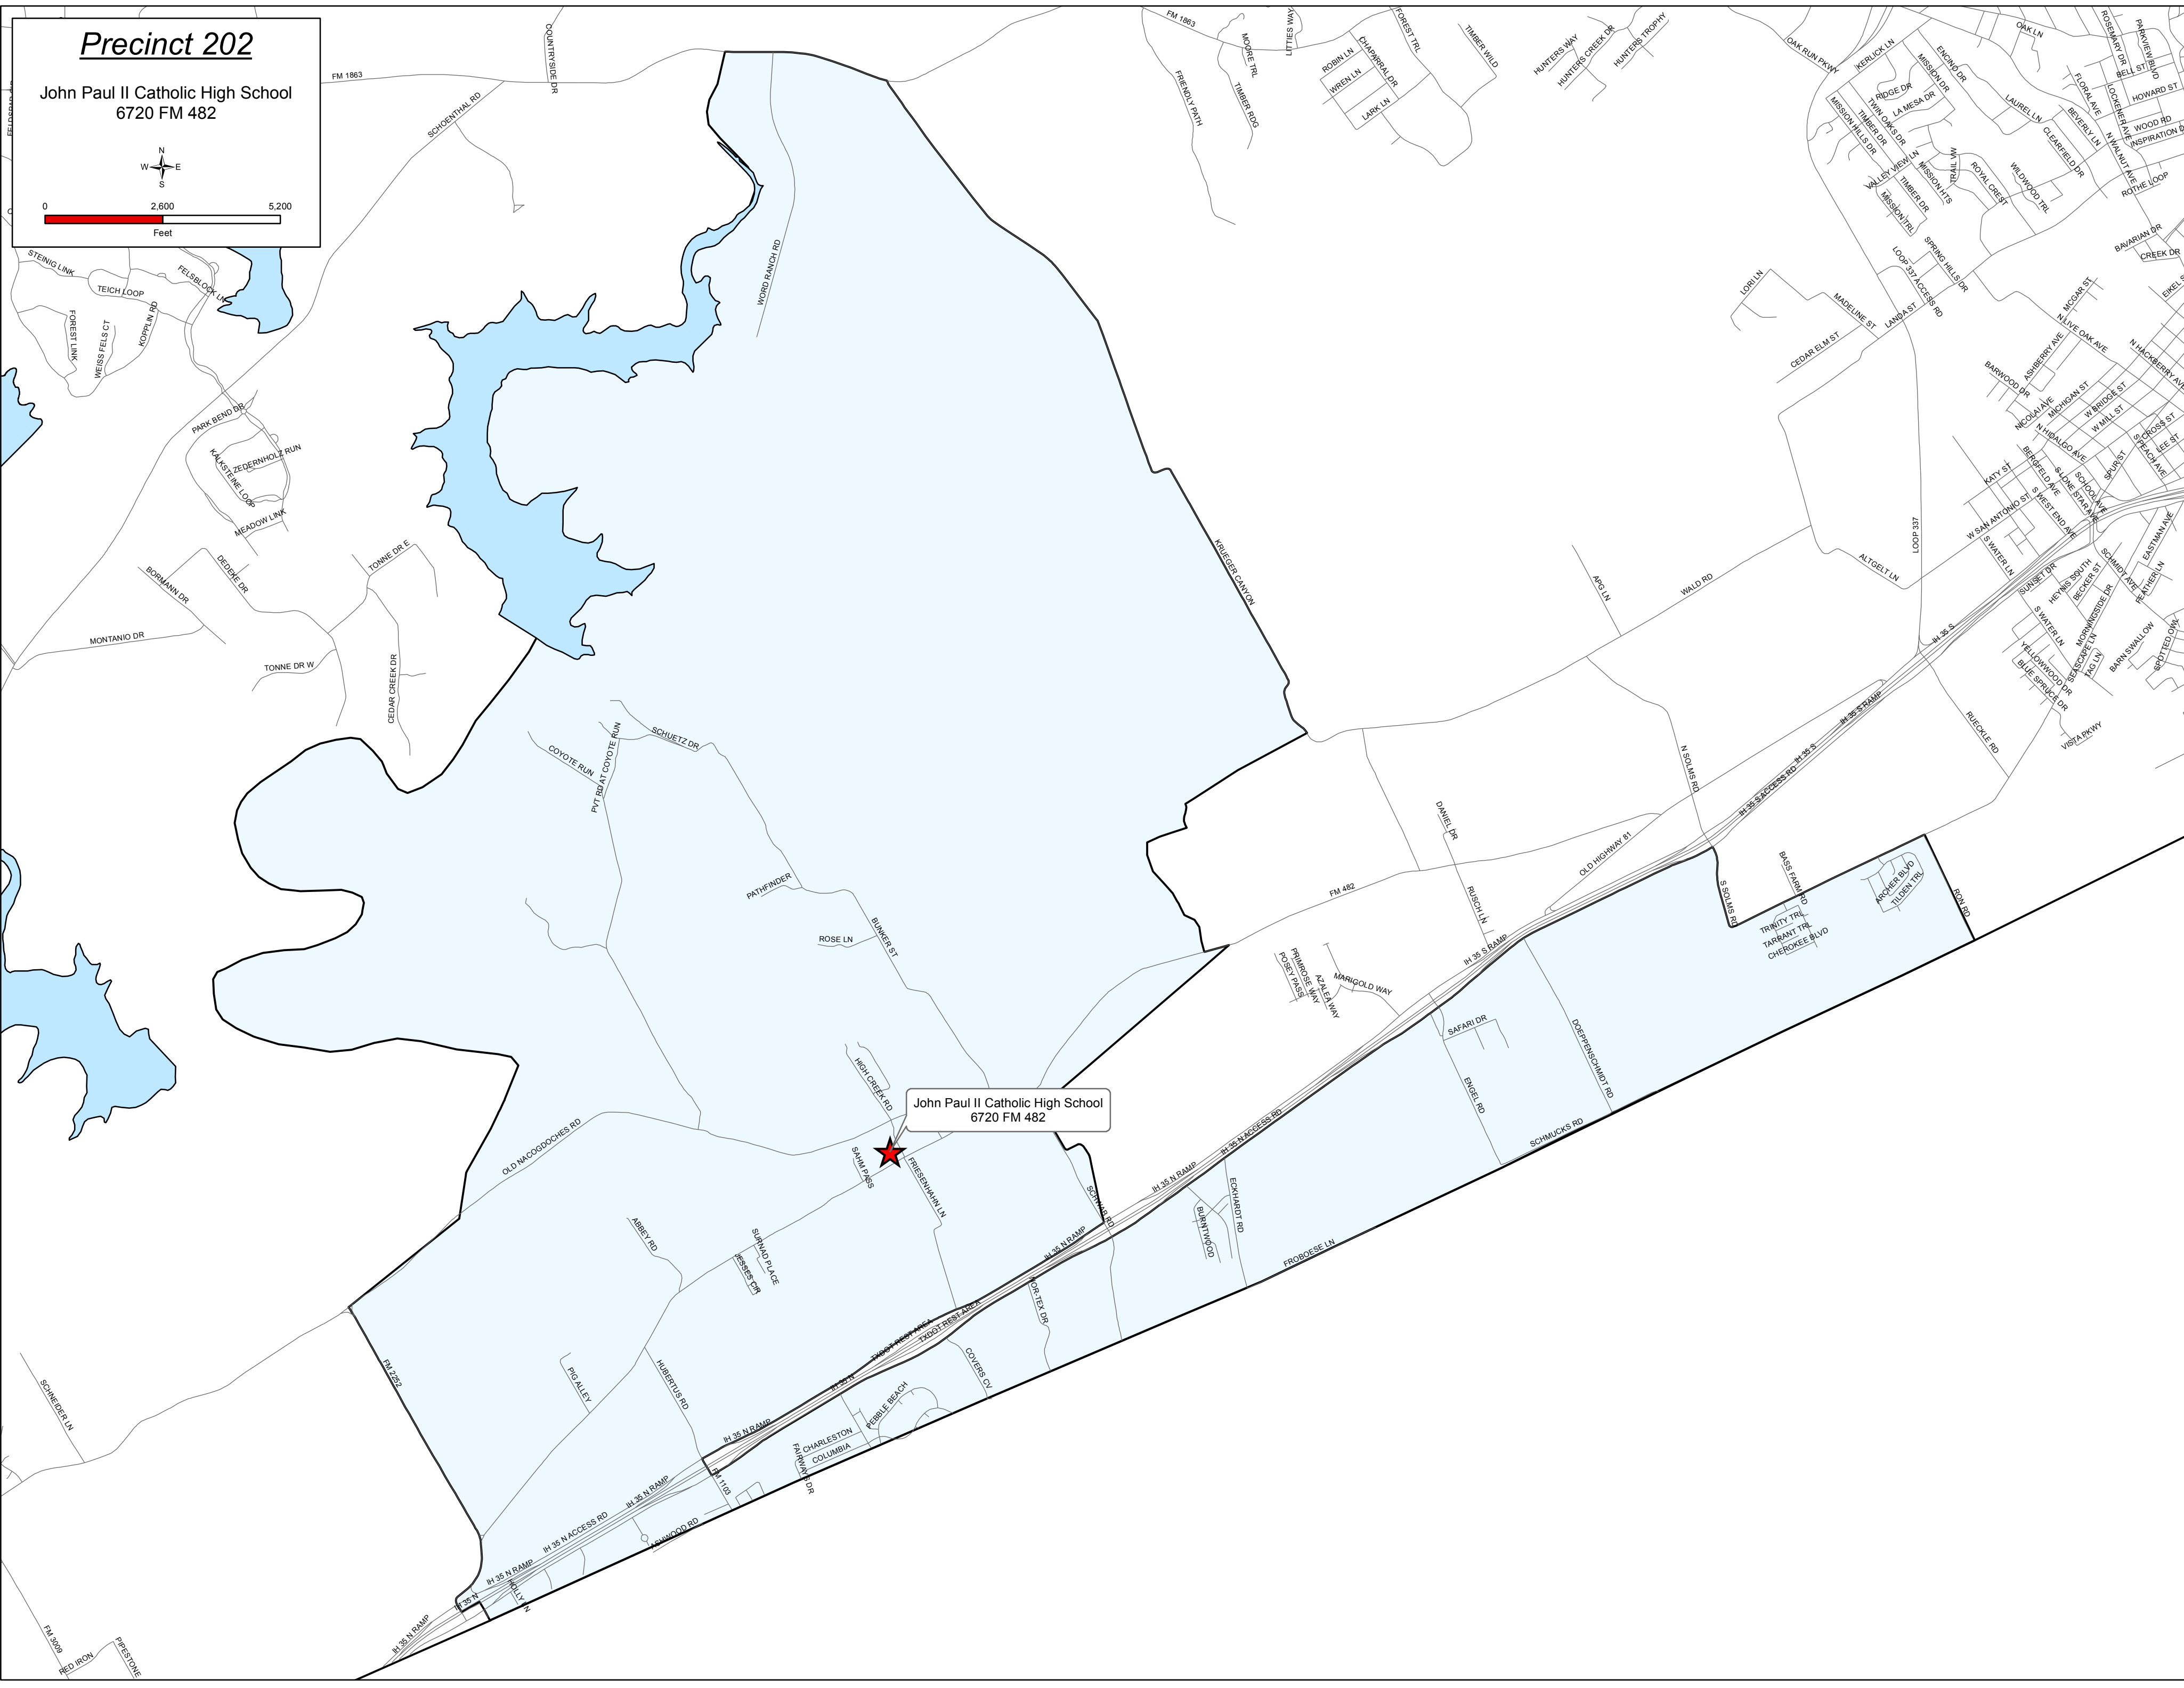

# Precinct 202

John Paul II Catholic High School  
6720 FM 482

John Paul II Catholic High School  
6720 FM 482