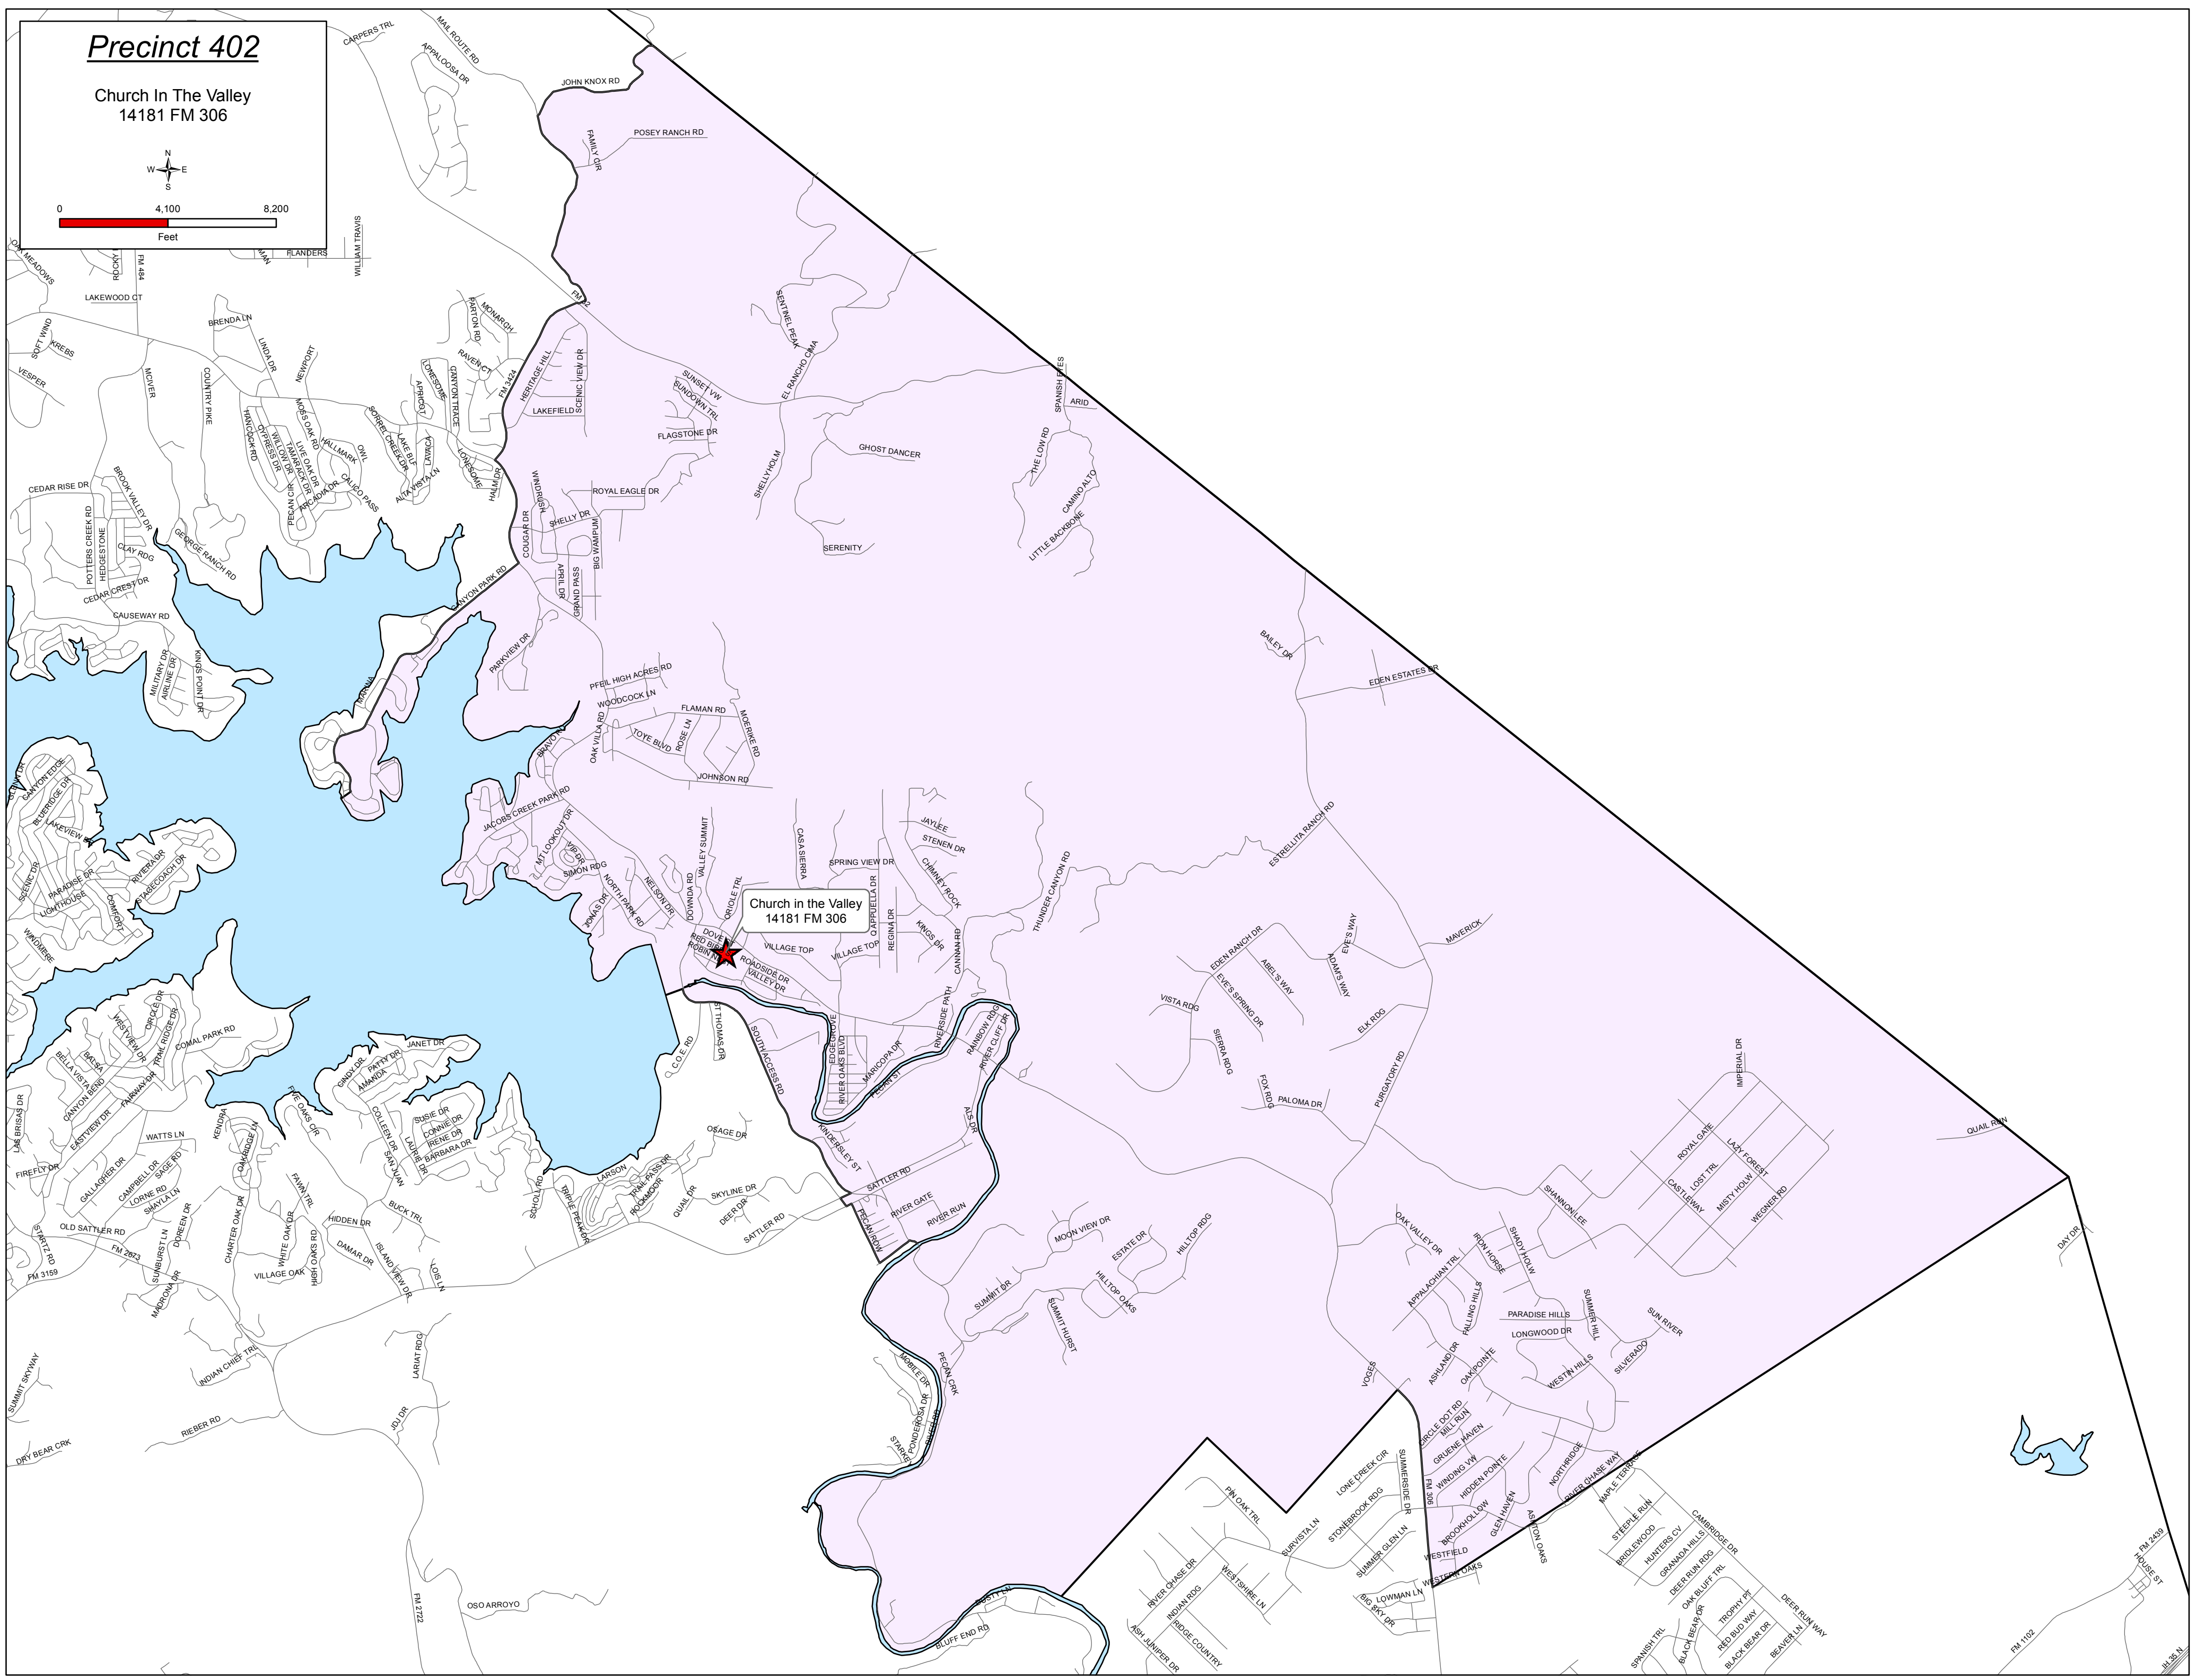

# Precinct 402

Church In The Valley  
14181 FM 306

Church in the Valley  
14181 FM 306