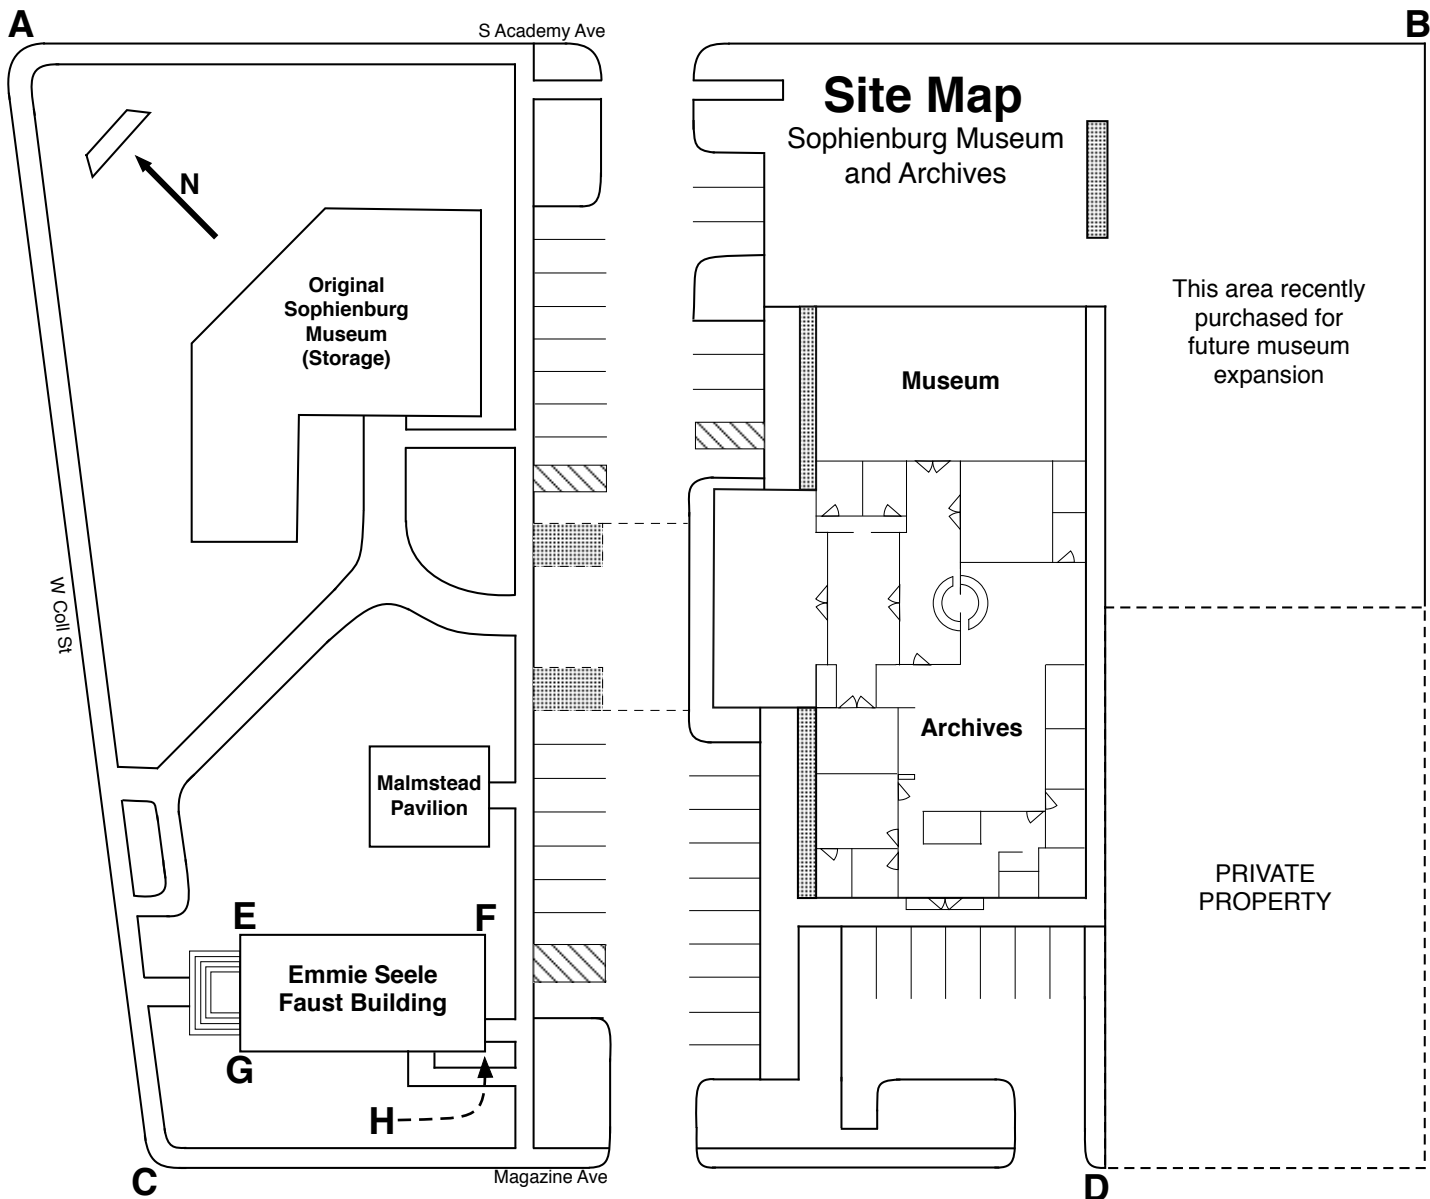

Sophienburg Museum and Archives Property

(Emmie Seele Faust Library Building lower left)

Sophienburg Property Coordinates

A - 29° 41' 52.49" N 98° 07' 27.46" W

B - 29° 41' 51.01" N 98° 07' 23.92" W

C - 29° 41' 50.66" N 98° 07' 29.03" W

D - 29° 41' 49.05" N 98° 07' 26.80" W

Emmie Seele Faust Building Coordinates

E - 29° 41' 50.82" N 98° 07' 28.50" W

F - 29° 41' 50.23" N 98° 07' 27.98" W

G - 29° 41' 50.73" N 98° 07' 28.68" W

H - 29° 41' 50.39" N 98° 07' 28.09" W